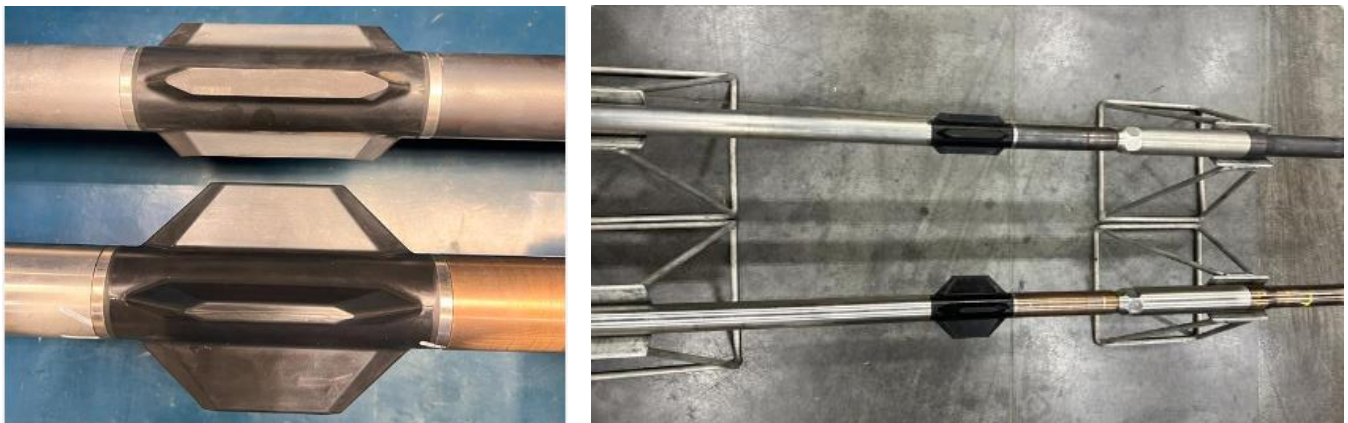

Extreme Sales and Rental
Babel Fish Temporary Mid-Probe Centralizer Change
Revision 1

Date: May 10, 2024
Applicability: Babel Fish
Issued By: Jack Rader
InTouch:

BACKGROUND INFORMATION

Due to a change in our remolding process mid-probe centralizers measuring 2.815" will be distributed during the transition. The location is highlighted below.

The 2.815" size mid-probe centralizer was run successfully for several years before an update was made to increase the size to allow it to be custom cut to fit the ID of the collar. This was done to in an attempt to reduced shock and vibration across the antenna.

EXAMPLES

Below are examples of a full size vs reduced sized centralizer.

MOVING FORWARD

This is a temporary distribution that will be reverted to full size centralizers when as soon as possible. Until then, the smaller size does not require trimming in most circumstances and is appropriate for use in collar sizes 2.815" and above.